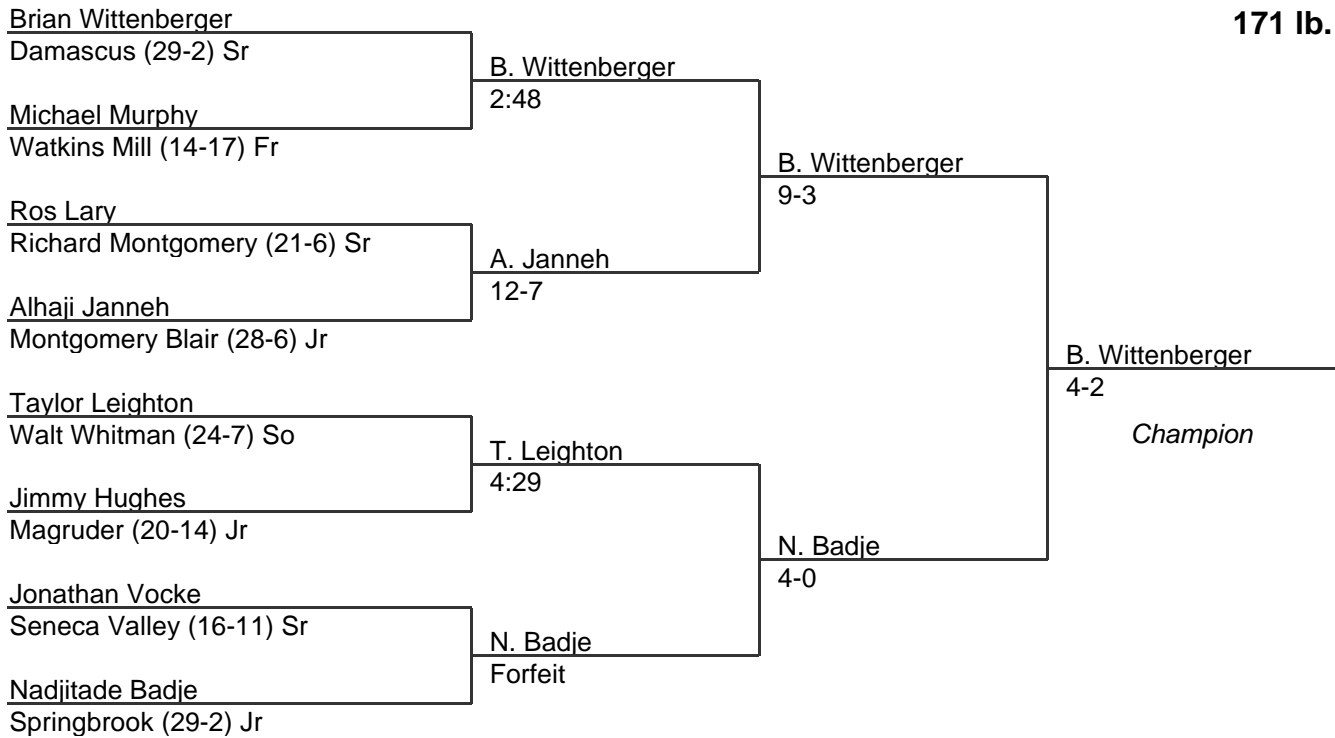

MPSSAA Regional Wrestling Tournament

2008 West Region 3A-4A

171 lb. class