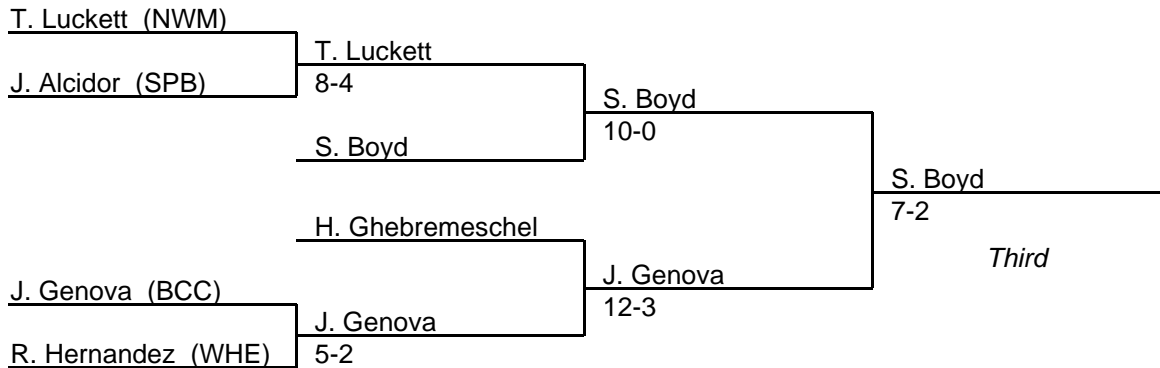

2008 West Region 3A-4A

135 lb. class

MPSSAA Regional Wrestling Tournament

2008 West Region 3A-4A

140 lb. class

MPSSAA Regional Wrestling Tournament

2008 West Region 3A-4A

145 lb. class

MPSSAA Regional Wrestling Tournament

2008 West Region 3A-4A

152 lb. class

MPSSAA Regional Wrestling Tournament

2008 West Region 3A-4A

160 lb. class

MPSSAA Regional Wrestling Tournament

2008 West Region 3A-4A