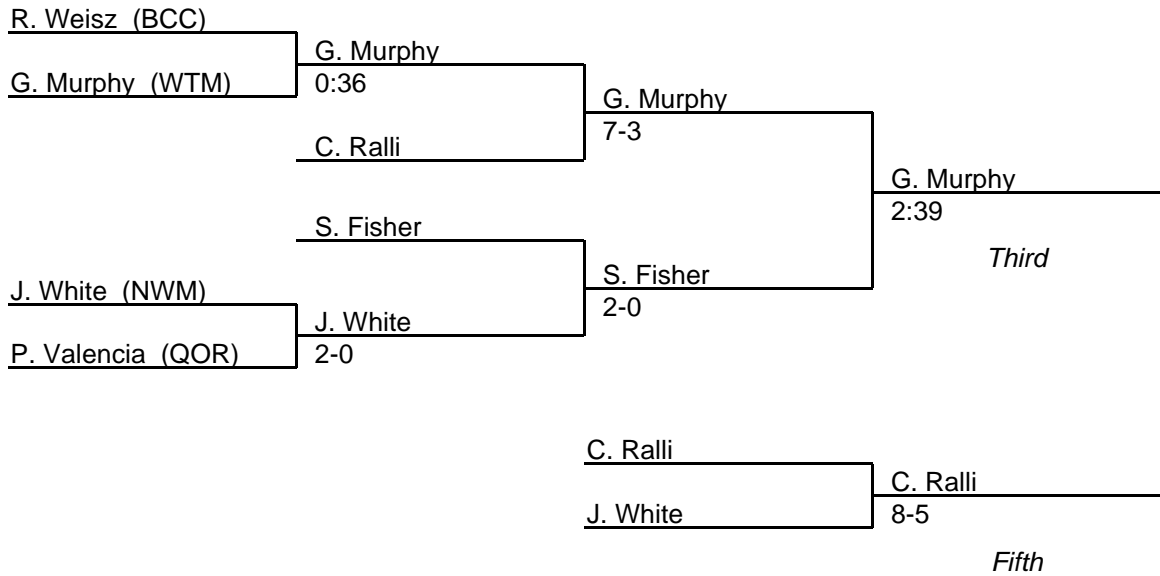

MPSSAA Regional Wrestling Tournament

2008 West Region 3A-4A

152 lb. class