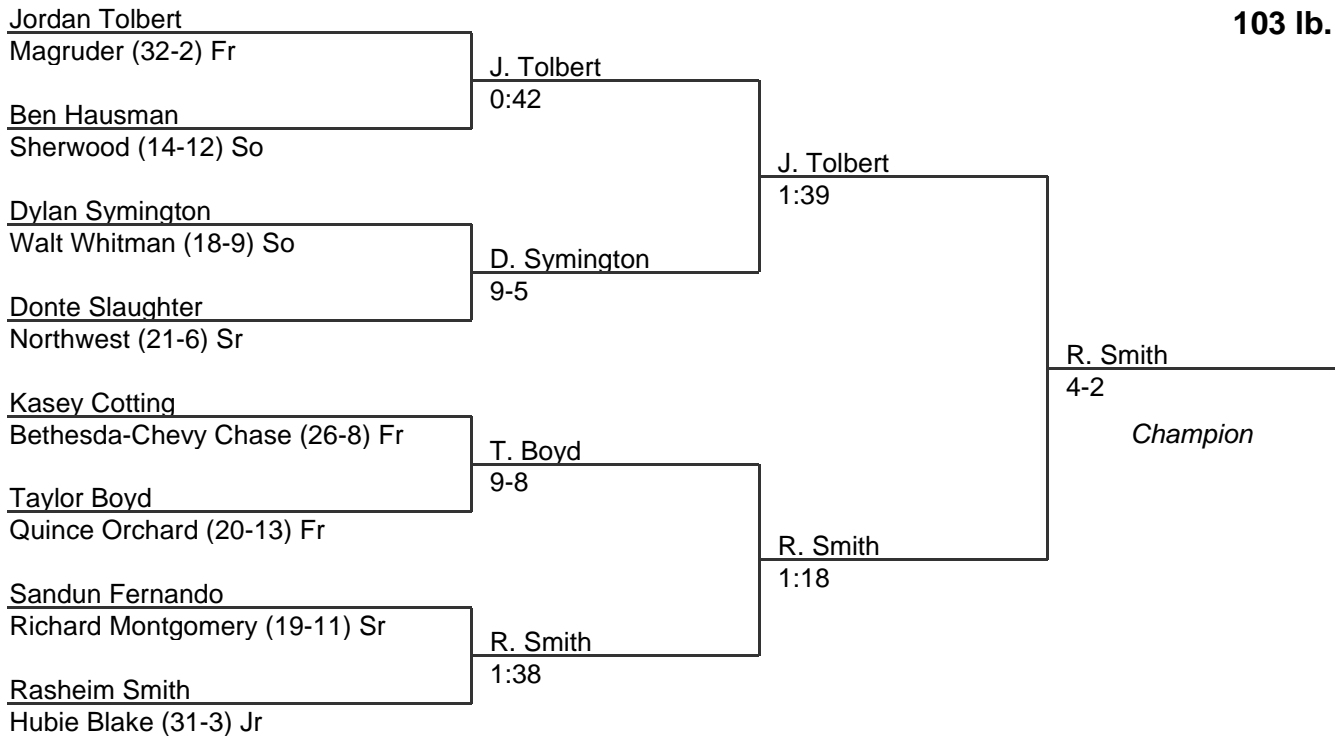

MPSSAA Regional Wrestling Tournament

2008 Region: West 3A-4A

TEAM SCORES

1.	Magruder	(CZM)	130
2.	Walt Whitman	(WWH)	127
3.	Damascus	(DAM)	111
4.	Springbrook	(SPB)	104.5
5.	Paint Branch	(PBR)	92.5
6.	Northwest	(NWM)	87
7.	Sherwood	(SHE)	85.5
8.	Quince Orchard	(QOR)	72
9.	Hubie Blake	(JHB)	59
10.	Montgomery Blair	(MTB)	45
11.	Bethesda-Chevy Chase	(BCC)	33
12.	Wootton	(TSW)	27
13.	Walter Johnson	(WAJ)	24
14.	Wheaton	(WHE)	24
15.	Winston Churchill	(WCH)	24
16.	John F. Kennedy	(JFK)	22
17.	Gaithersburg	(GAI)	22
18.	Watkins Mill	(WTM)	15
19.	Seneca Valley	(SEV)	11.5
20.	Richard Montgomery	(RMT)	10
21.	Albert Einstein	(AEI)	0

MPSSAA Regional Wrestling Tournament

2008 West Region 3A-4A

103 lb. class

MPSSAA Regional Wrestling Tournament

2008 West Region 3A-4A

112 lb. class

MPSSAA Regional Wrestling Tournament

2008 West Region 3A-4A