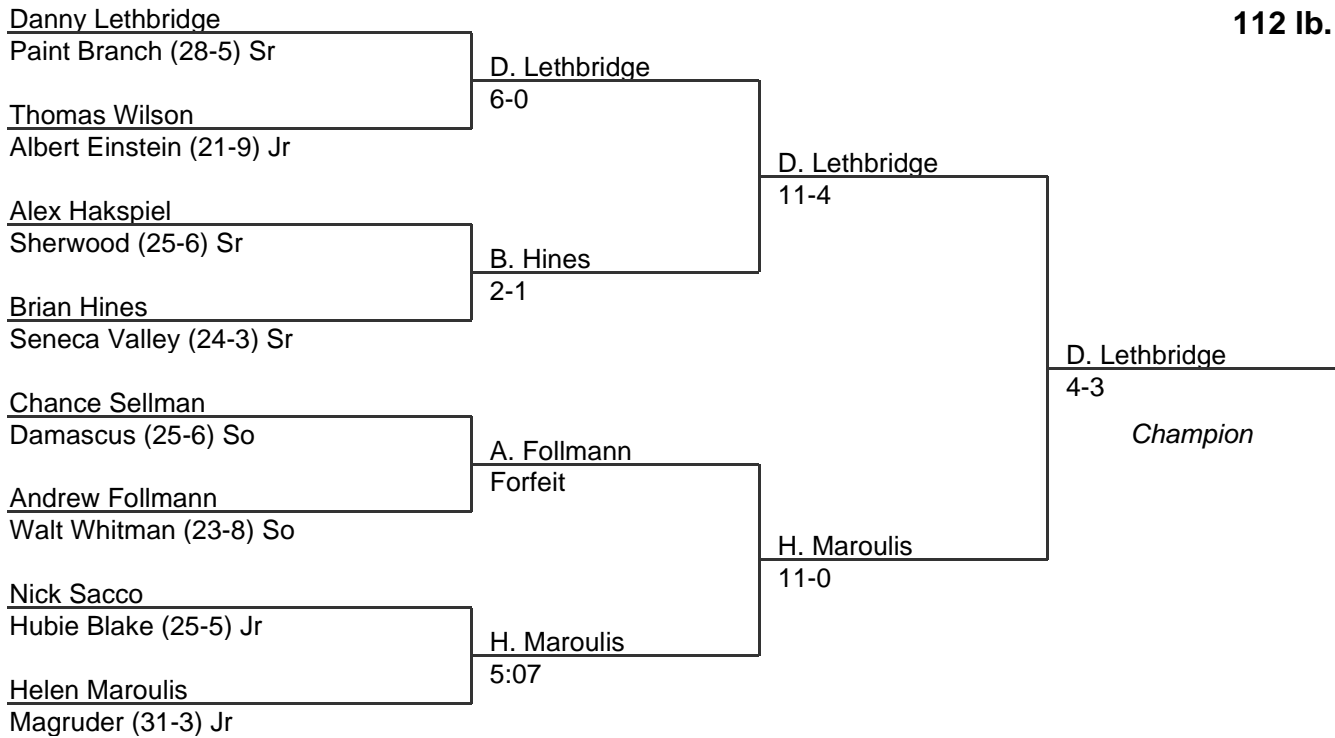

MPSSAA Regional Wrestling Tournament

2008 West Region 3A-4A

103 lb. class

MPSSAA Regional Wrestling Tournament

2008 West Region 3A-4A

112 lb. class

MPSSAA Regional Wrestling Tournament

2008 West Region 3A-4A