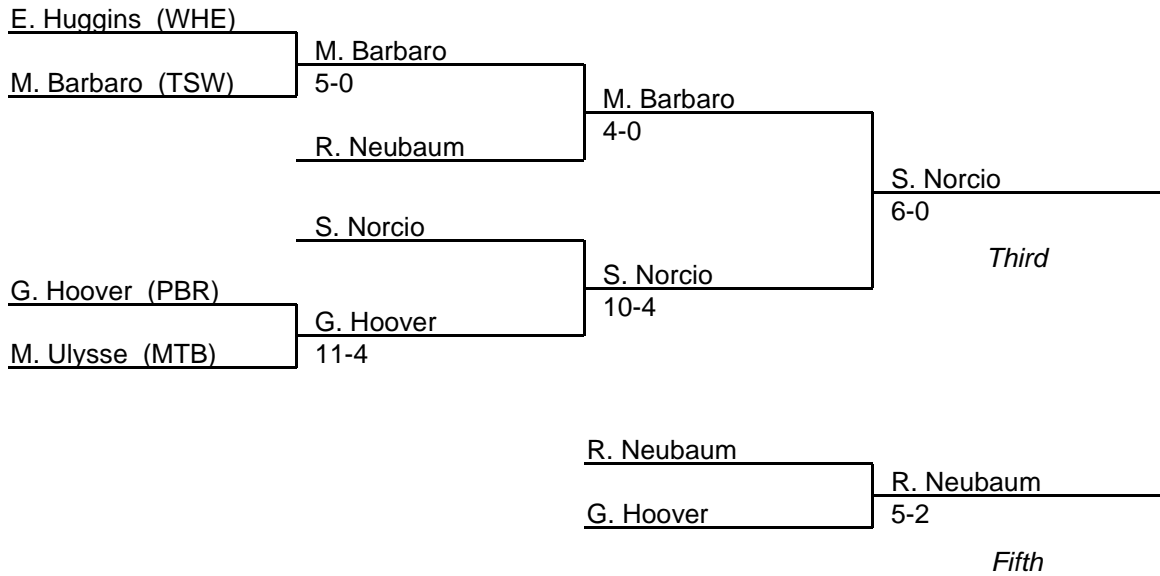

2008 West Region 3A-4A

135 lb. class

MPSSAA Regional Wrestling Tournament

2008 West Region 3A-4A

140 lb. class

MPSSAA Regional Wrestling Tournament

2008 West Region 3A-4A

145 lb. class