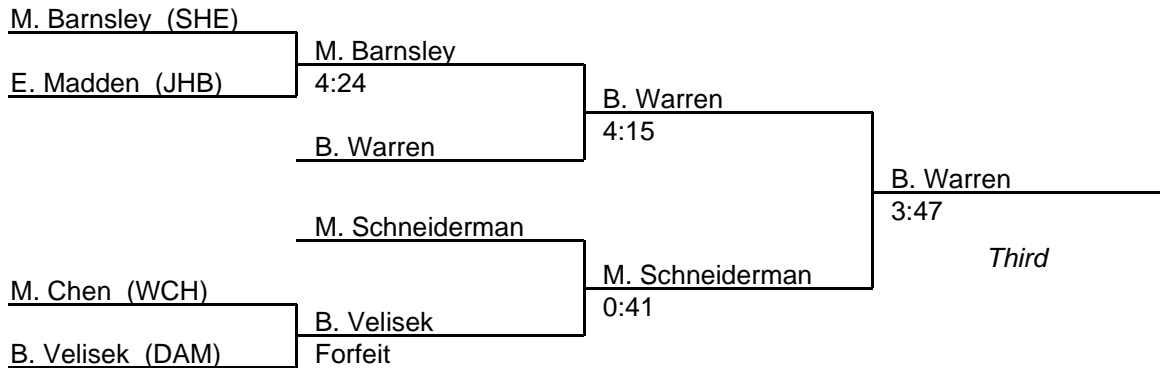

MPSSAA Regional Wrestling Tournament

2008 West Region 3A-4A

119 lb. class