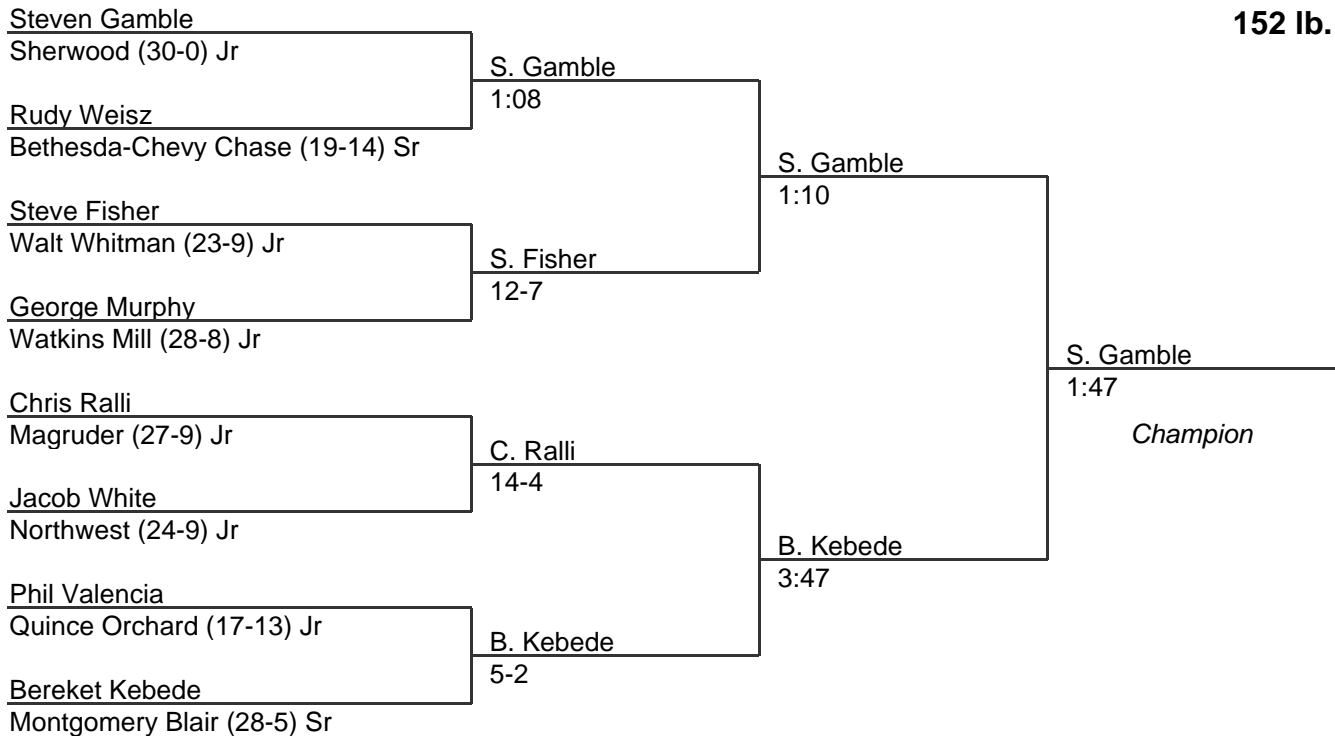

MPSSAA Regional Wrestling Tournament

2008 West Region 3A-4A

152 lb. class