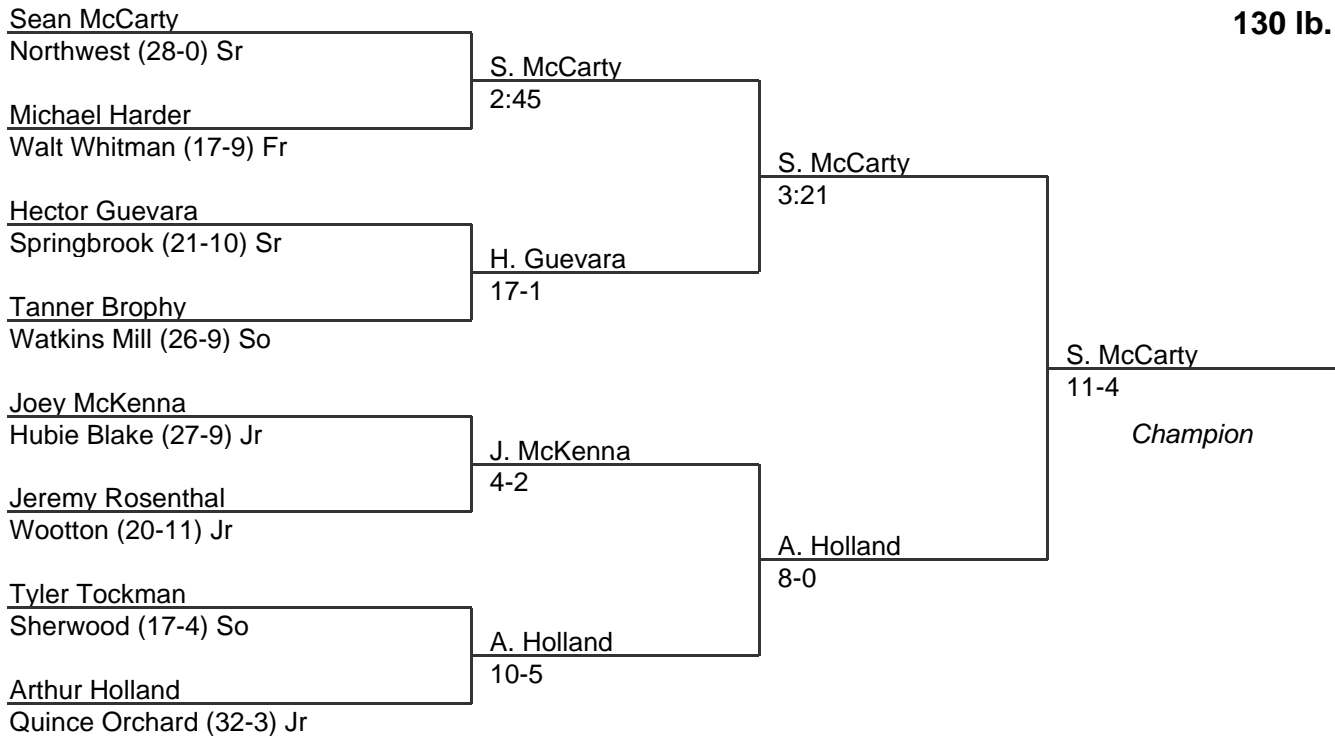

MPSSAA Regional Wrestling Tournament

2008 West Region 3A-4A

130 lb. class