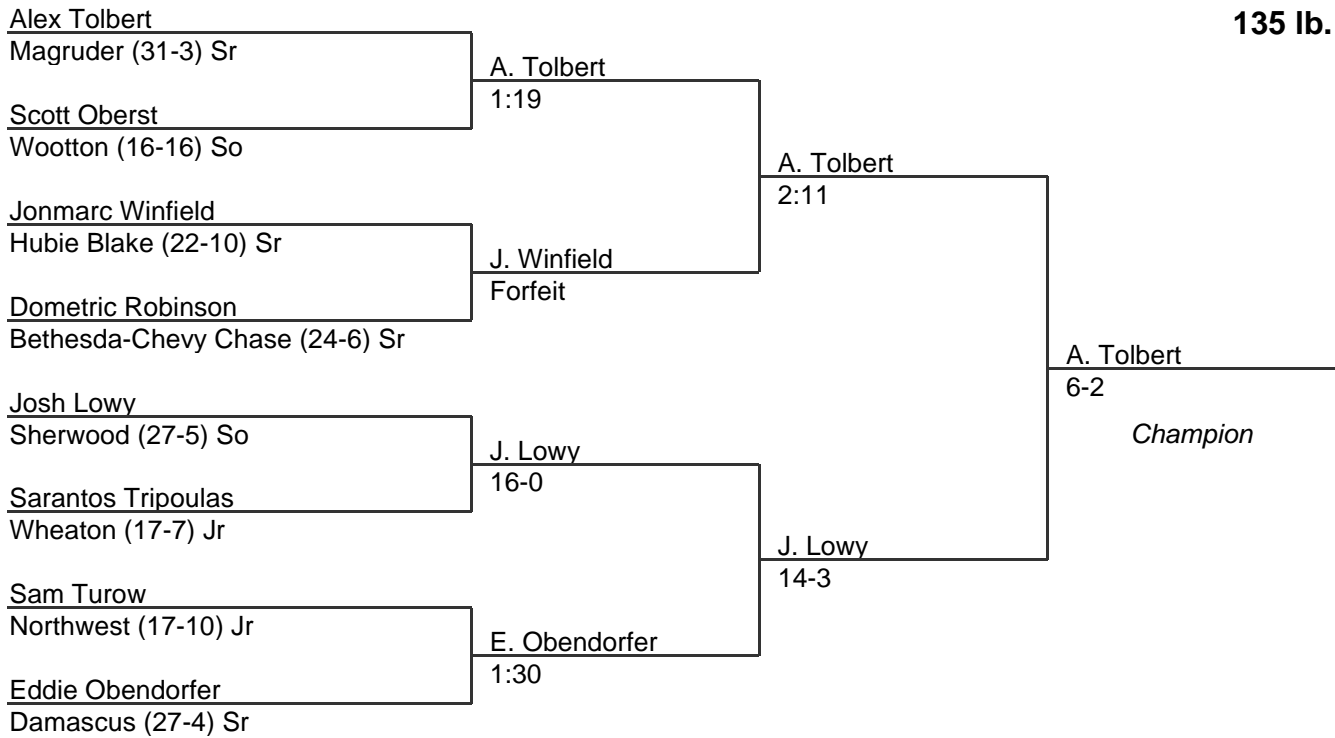

MPSSAA Regional Wrestling Tournament

2008 West Region 3A-4A

135 lb. class