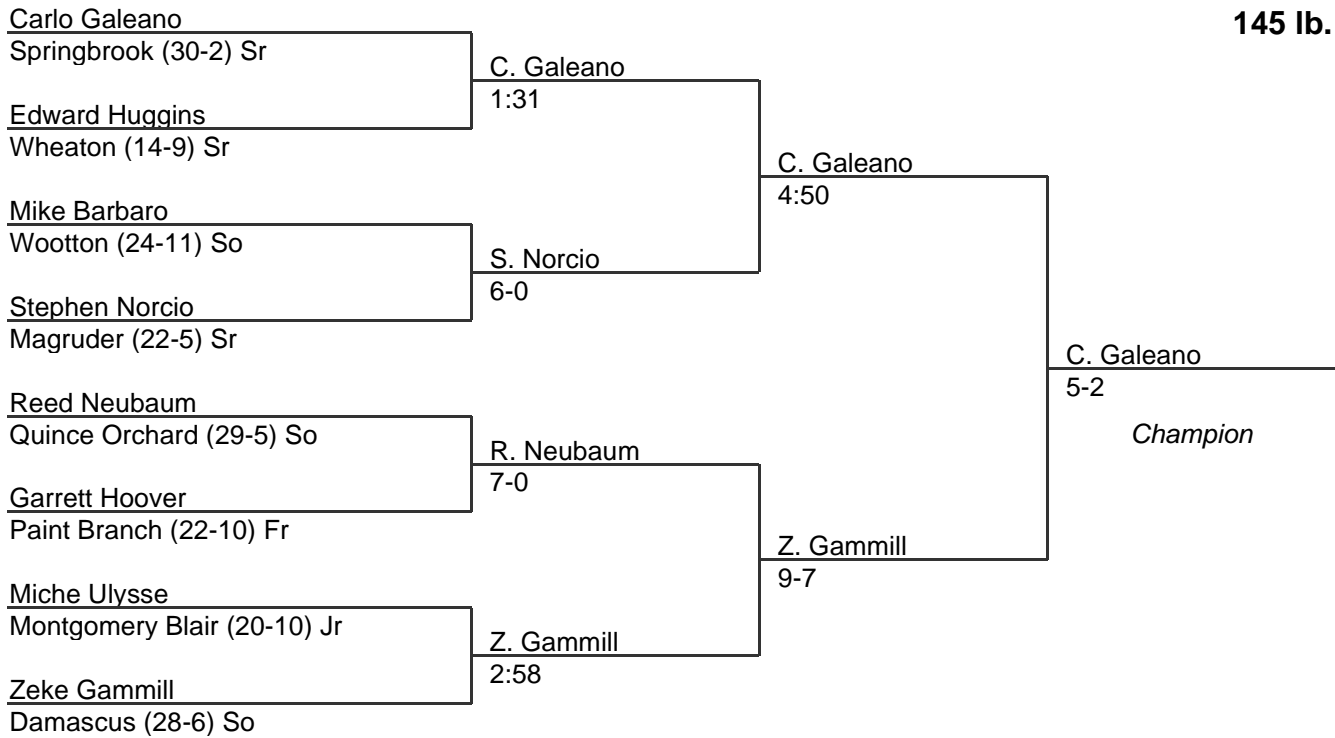

2008 West Region 3A-4A

135 lb. class

MPSSAA Regional Wrestling Tournament

2008 West Region 3A-4A

140 lb. class

MPSSAA Regional Wrestling Tournament

2008 West Region 3A-4A

145 lb. class