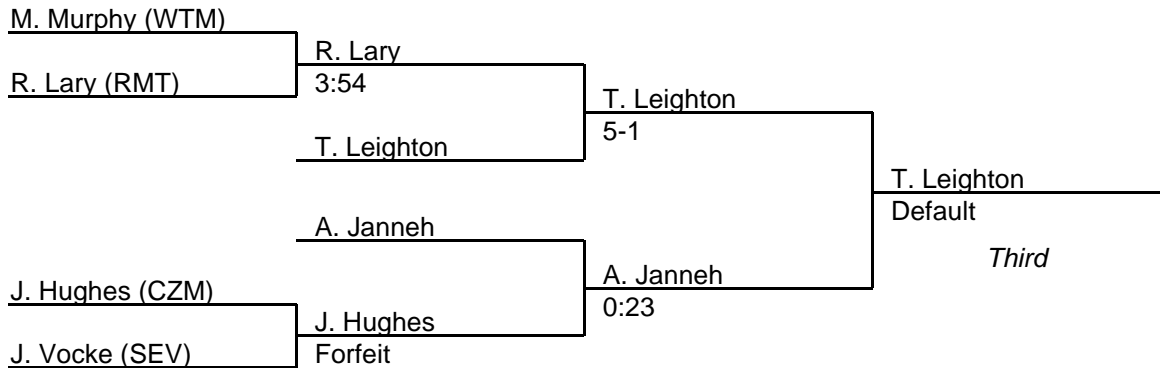

MPSSAA Regional Wrestling Tournament

2008 West Region 3A-4A

171 lb. class