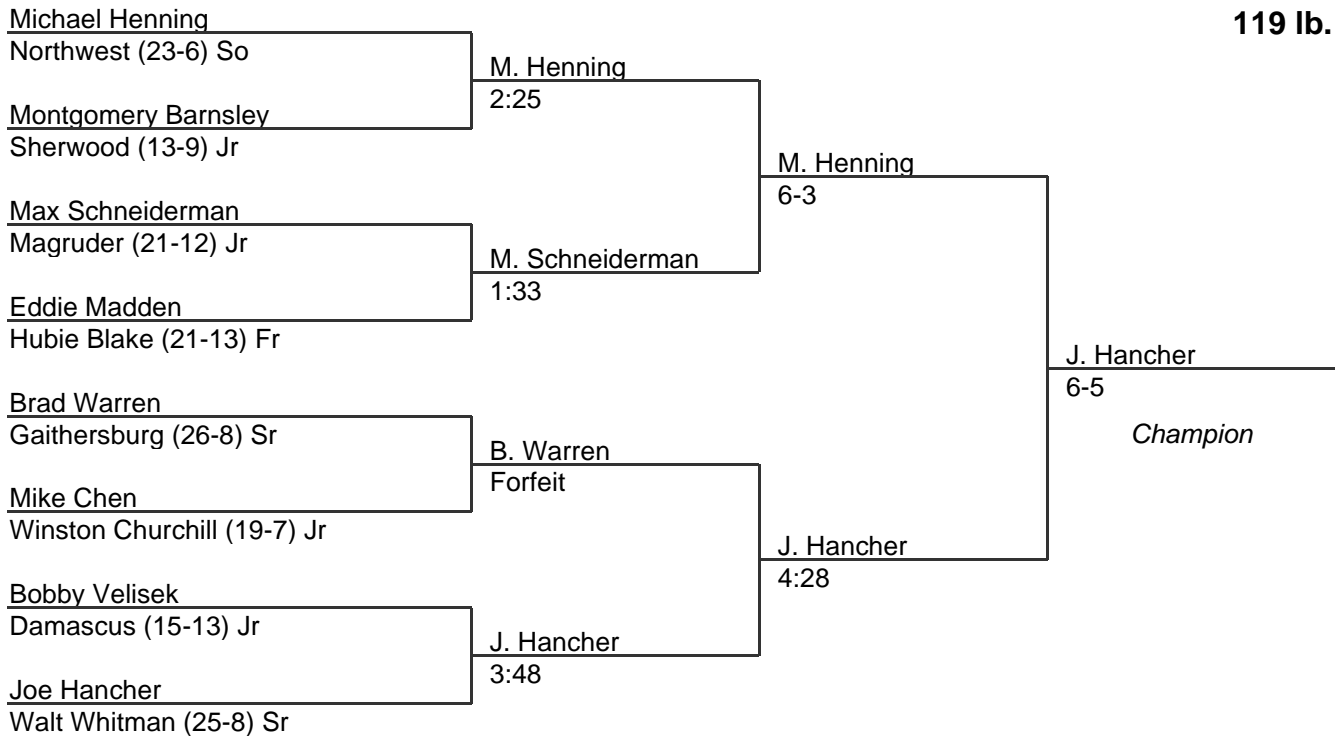

MPSSAA Regional Wrestling Tournament

2008 West Region 3A-4A

119 lb. class