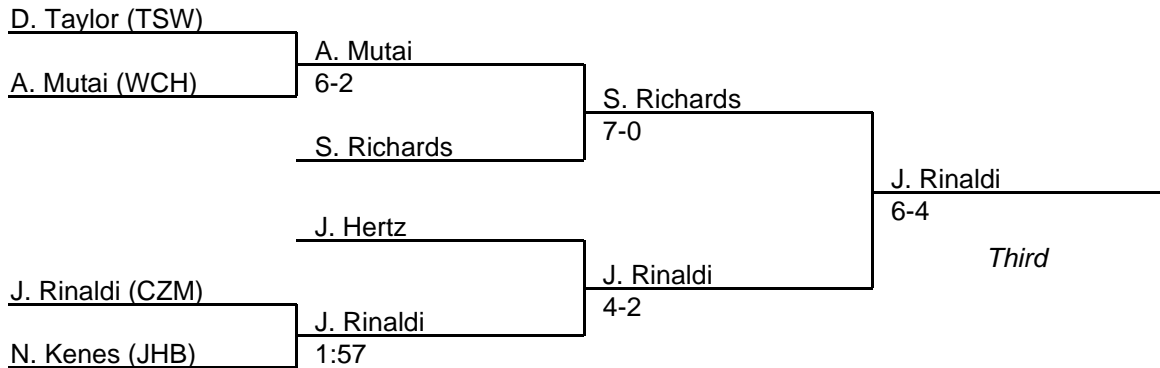

MPSSAA Regional Wrestling Tournament

2008 West Region 3A-4A

189 lb. class