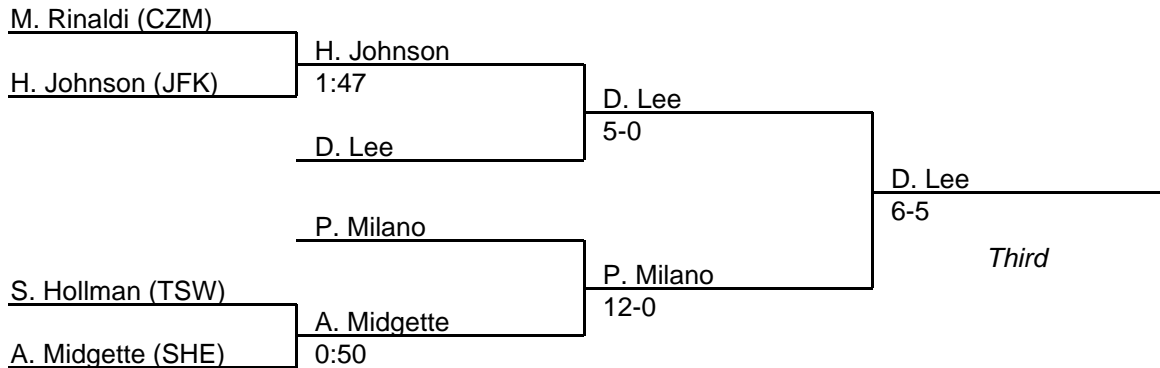

171 lb. class

MPSSAA Regional Wrestling Tournament

2008 West Region 3A-4A

189 lb. class

MPSSAA Regional Wrestling Tournament

2008 West Region 3A-4A

215 lb. class

MPSSAA Regional Wrestling Tournament