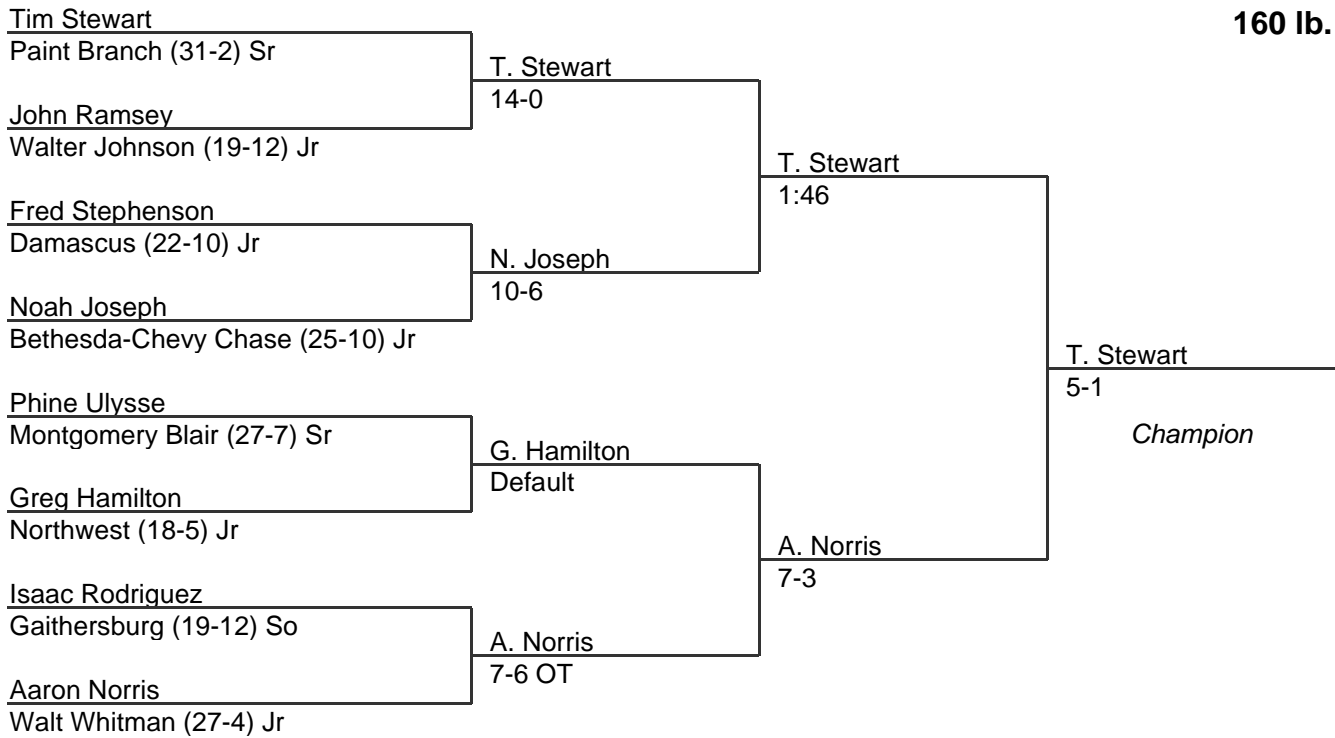

MPSSAA Regional Wrestling Tournament

2008 West Region 3A-4A

152 lb. class

MPSSAA Regional Wrestling Tournament

2008 West Region 3A-4A

160 lb. class

MPSSAA Regional Wrestling Tournament

2008 West Region 3A-4A