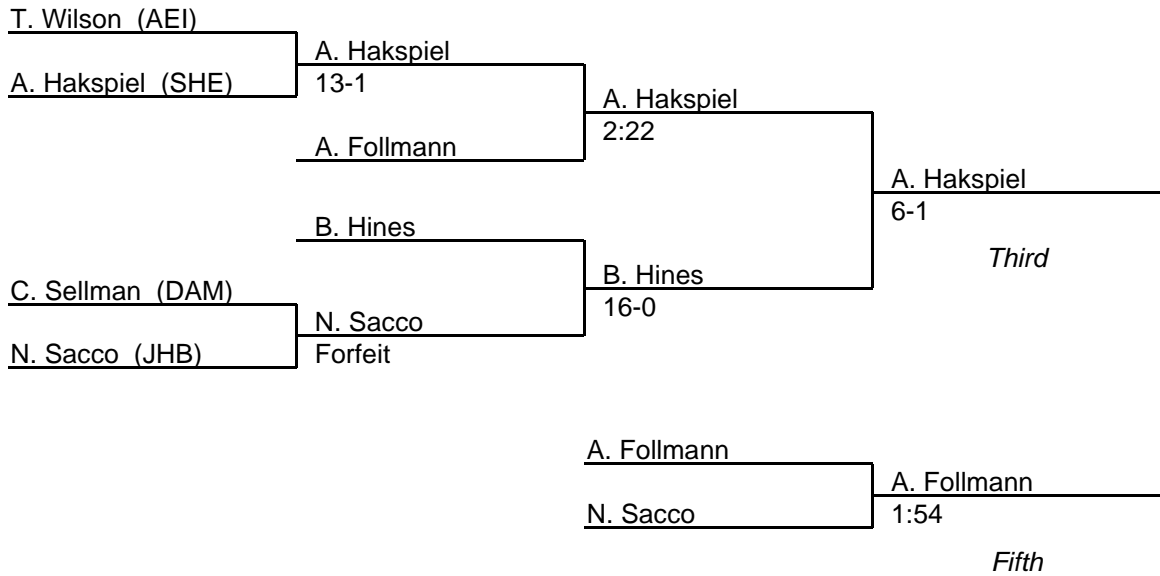

MPSSAA Regional Wrestling Tournament

2008 West Region 3A-4A

103 lb. class

MPSSAA Regional Wrestling Tournament

2008 West Region 3A-4A

112 lb. class

MPSSAA Regional Wrestling Tournament

2008 West Region 3A-4A