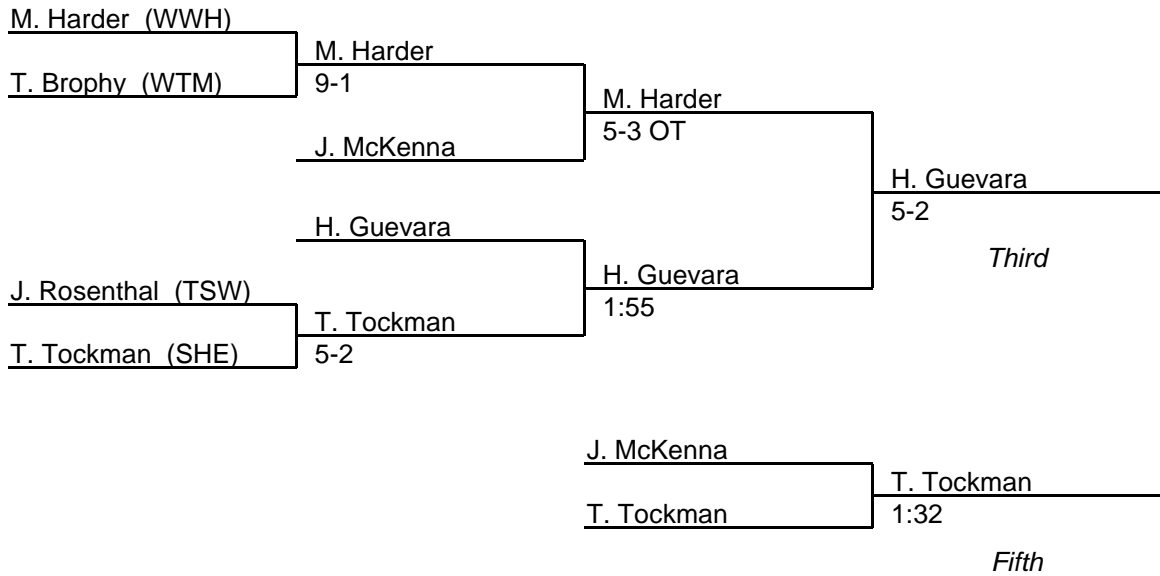

119 lb. class

MPSSAA Regional Wrestling Tournament

2008 West Region 3A-4A

125 lb. class

MPSSAA Regional Wrestling Tournament

2008 West Region 3A-4A

130 lb. class

MPSSAA Regional Wrestling Tournament