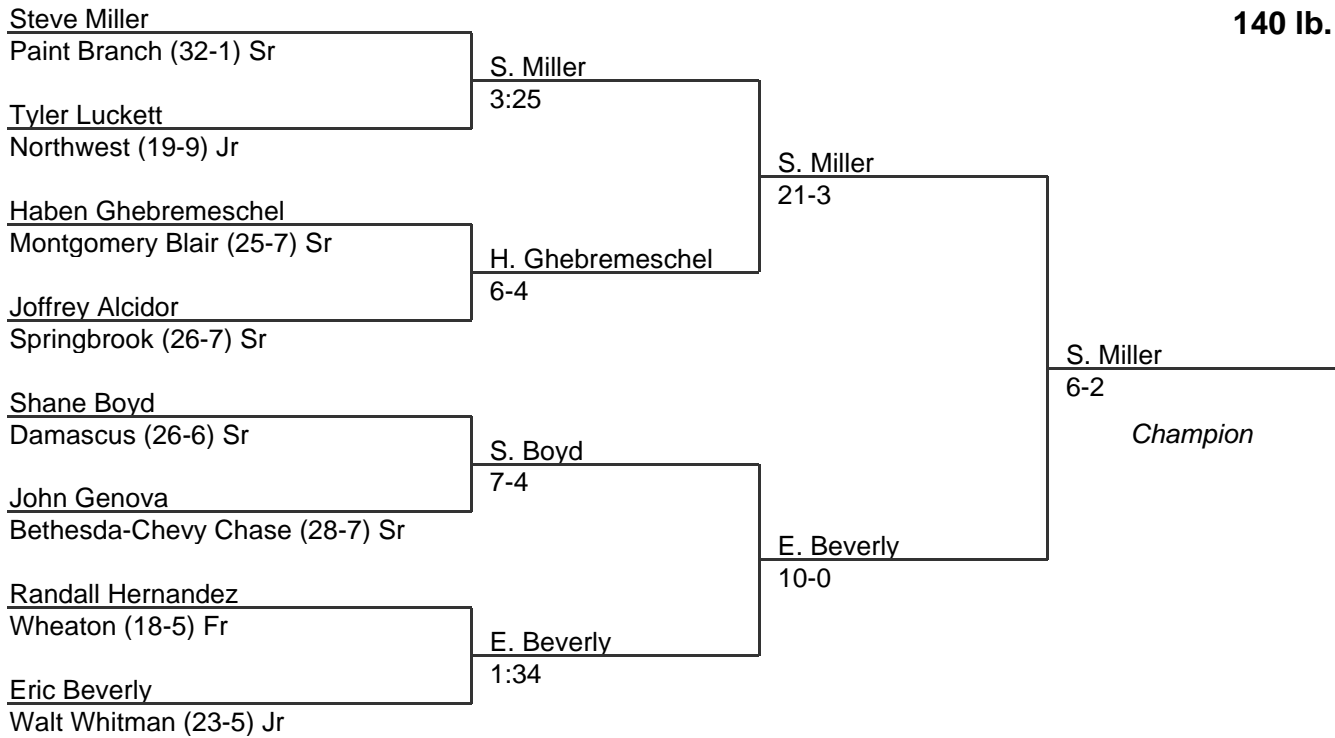

2008 West Region 3A-4A

135 lb. class

MPSSAA Regional Wrestling Tournament

2008 West Region 3A-4A

140 lb. class

MPSSAA Regional Wrestling Tournament

2008 West Region 3A-4A

145 lb. class