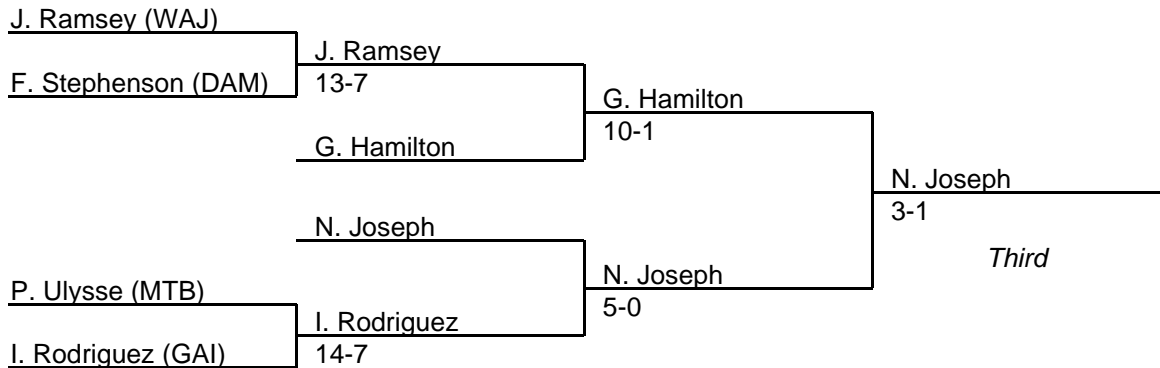

MPSSAA Regional Wrestling Tournament

2008 West Region 3A-4A

152 lb. class

MPSSAA Regional Wrestling Tournament

2008 West Region 3A-4A

160 lb. class

MPSSAA Regional Wrestling Tournament

2008 West Region 3A-4A