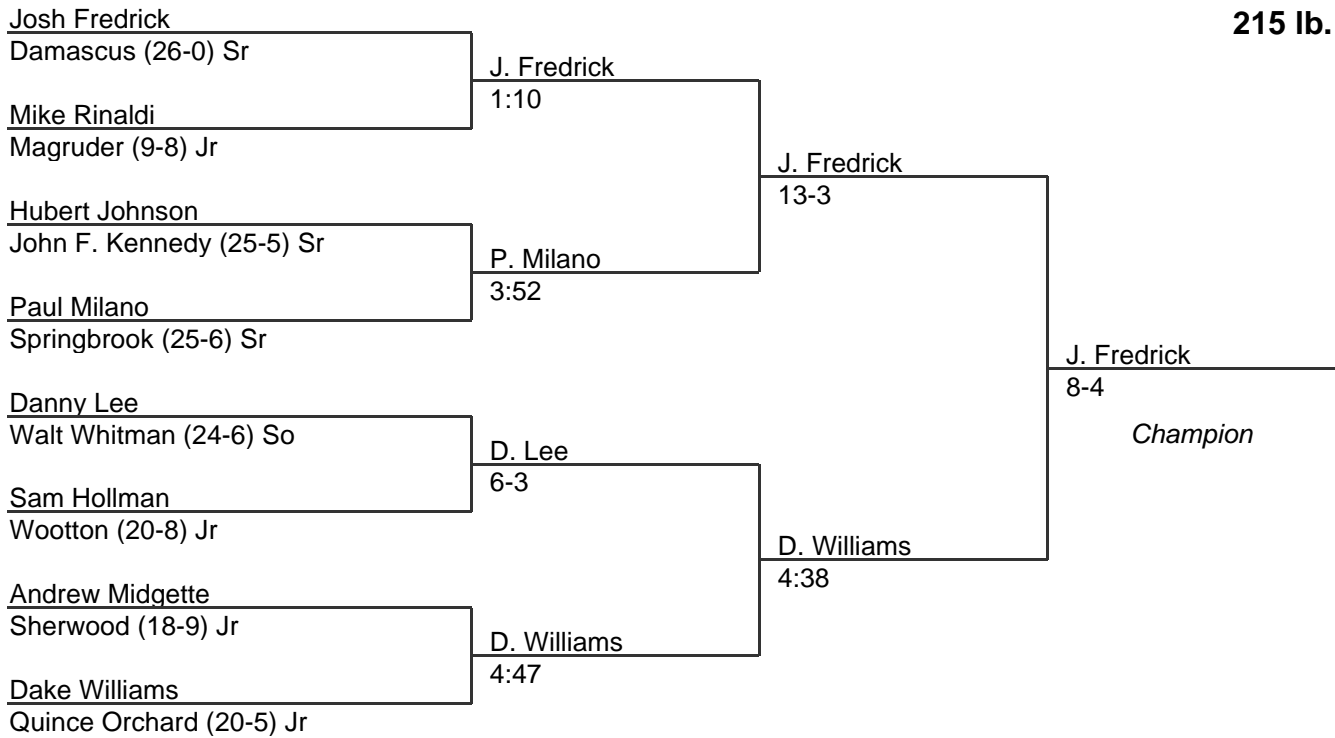

171 lb. class

MPSSAA Regional Wrestling Tournament

2008 West Region 3A-4A

189 lb. class

MPSSAA Regional Wrestling Tournament

2008 West Region 3A-4A

215 lb. class

MPSSAA Regional Wrestling Tournament