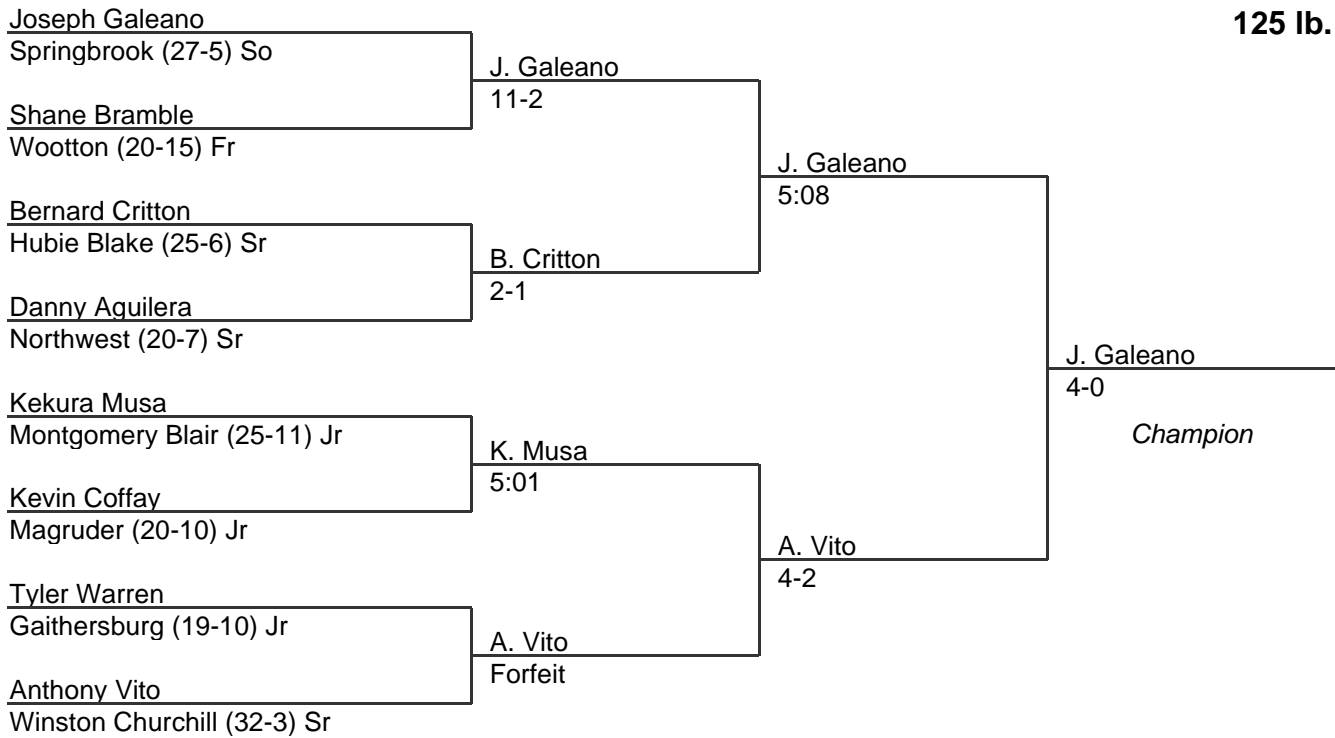

MPSSAA Regional Wrestling Tournament

2008 West Region 3A-4A

125 lb. class