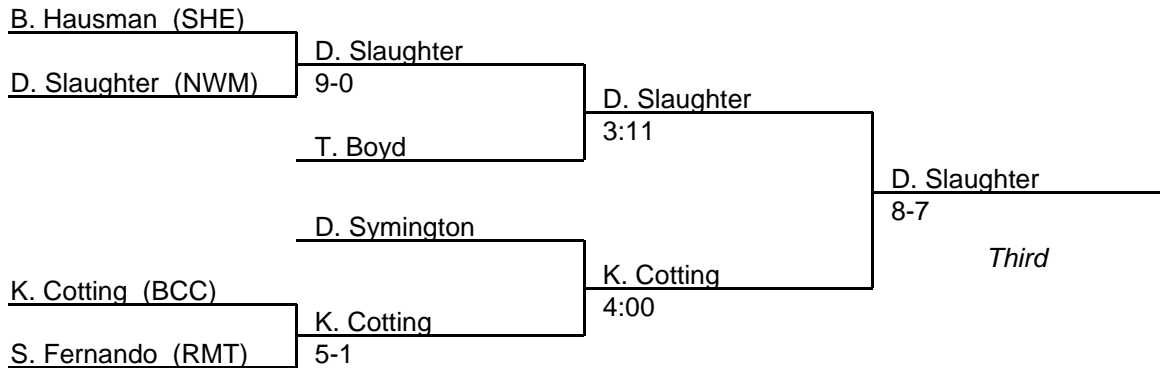

MPSSAA Regional Wrestling Tournament

2008 Region: West 3A-4A

TEAM SCORES

1.	Magruder	(CZM)	130
2.	Walt Whitman	(WWH)	127
3.	Damascus	(DAM)	111
4.	Springbrook	(SPB)	104.5
5.	Paint Branch	(PBR)	92.5
6.	Northwest	(NWM)	87
7.	Sherwood	(SHE)	85.5
8.	Quince Orchard	(QOR)	72
9.	Hubie Blake	(JHB)	59
10.	Montgomery Blair	(MTB)	45
11.	Bethesda-Chevy Chase	(BCC)	33
12.	Wootton	(TSW)	27
13.	Walter Johnson	(WAJ)	24
14.	Wheaton	(WHE)	24
15.	Winston Churchill	(WCH)	24
16.	John F. Kennedy	(JFK)	22
17.	Gaithersburg	(GAI)	22
18.	Watkins Mill	(WTM)	15
19.	Seneca Valley	(SEV)	11.5
20.	Richard Montgomery	(RMT)	10
21.	Albert Einstein	(AEI)	0

MPSSAA Regional Wrestling Tournament

2008 West Region 3A-4A

103 lb. class

MPSSAA Regional Wrestling Tournament

2008 West Region 3A-4A

112 lb. class

MPSSAA Regional Wrestling Tournament

2008 West Region 3A-4A