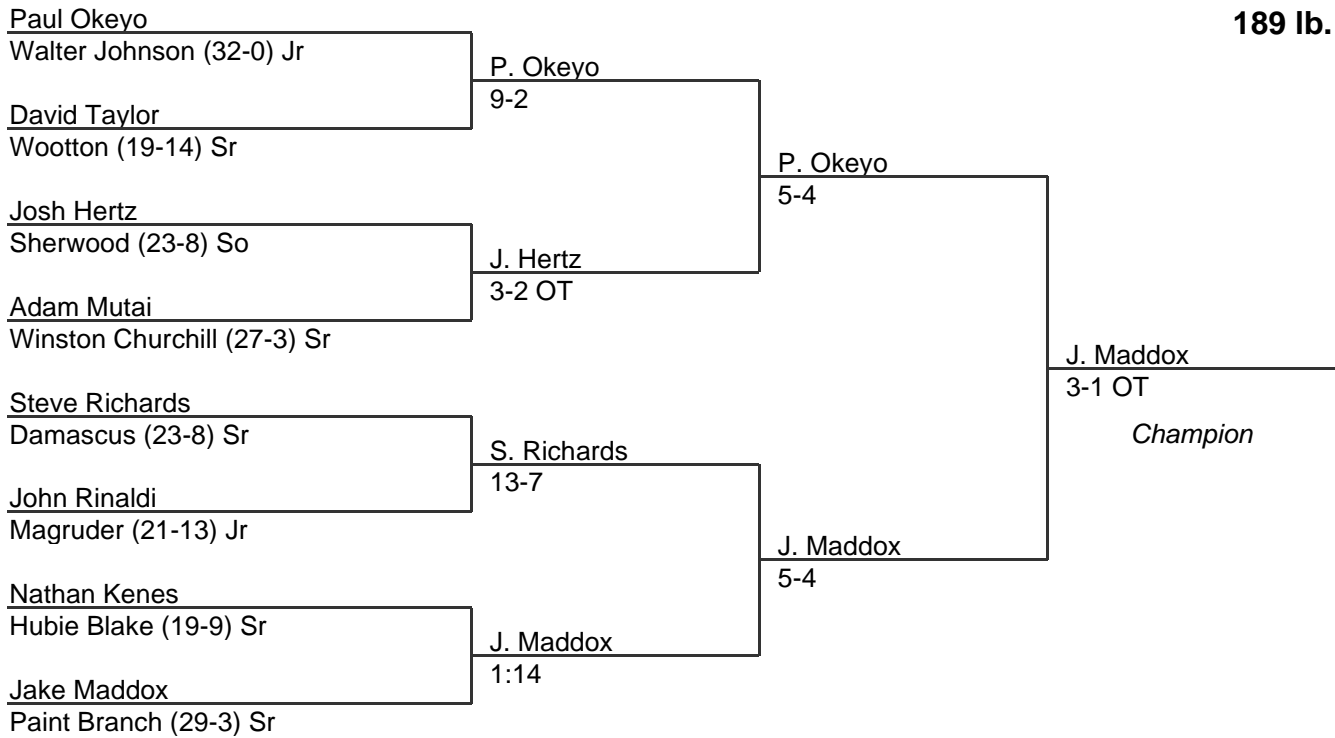

MPSSAA Regional Wrestling Tournament

2008 West Region 3A-4A

189 lb. class