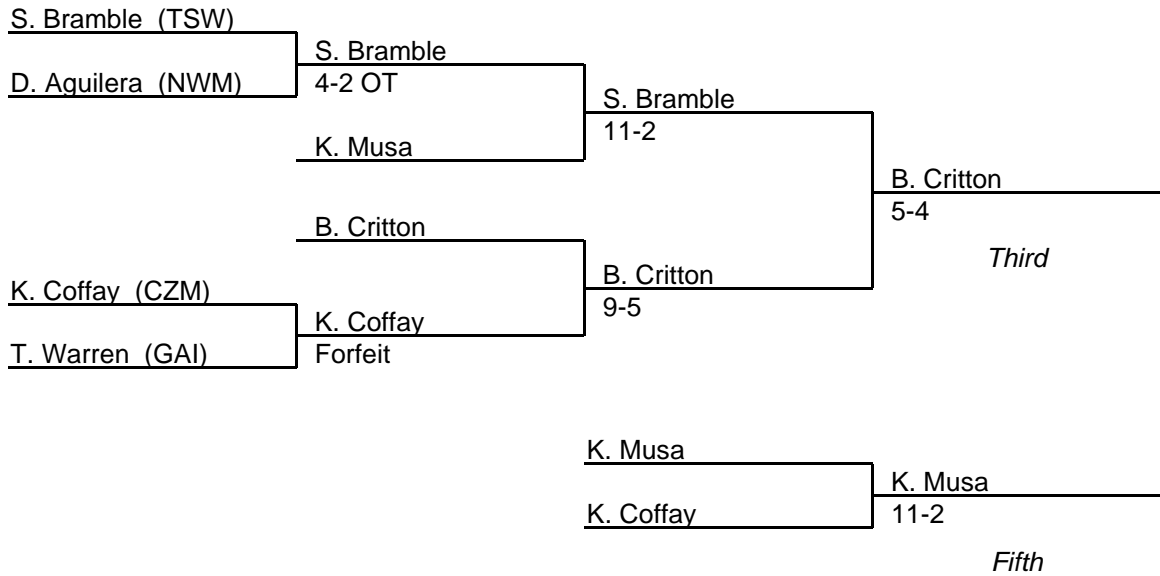

MPSSAA Regional Wrestling Tournament

2008 West Region 3A-4A

125 lb. class